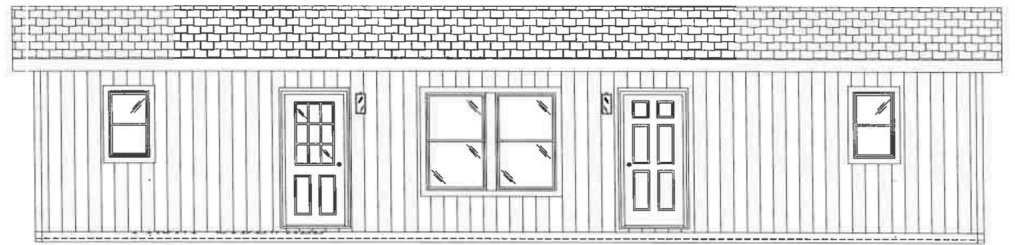

THE COLUMBIA RIVER SERIES

The Columbia River

1006

15' x 48'

DIMENSIONS

720 sf

LIVING SPACE

2

BEDROOMS

2

BATHROOMS

OVERVIEW

15' Single Wide 2  
Bedroom Home for Sale

Heritage Home Center

(425) 353-5464

or Request Firm Quote

EMAIL US

01 FLOOR PLAN

720 SQ FT · 15' x 48'

02 FRONT ELEVATION

REAR SIDEWALL

STD. FRONT ENDWALL

REAR ENDWALL