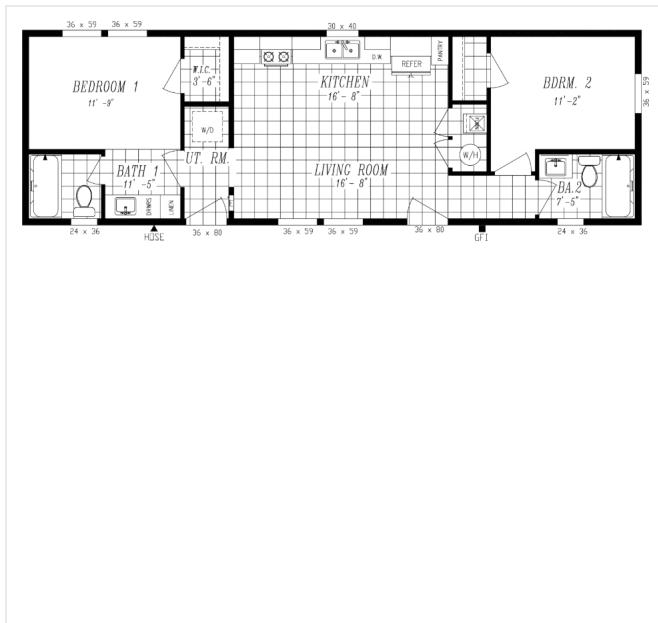

The Columbia River 1006

2 Bedrooms | 2 Bathrooms | 720 sq ft

Photo Gallery

Photo 1