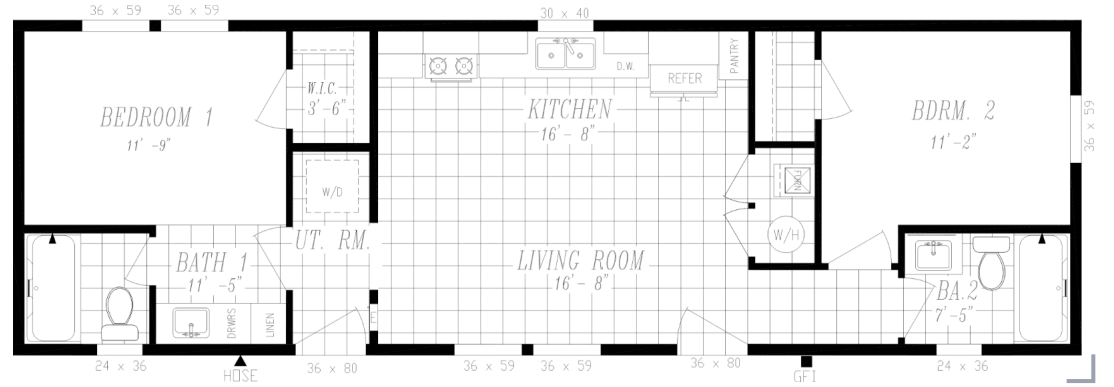

THE COLUMBIA RIVER SERIES

The Columbia River

1006

15' x 48'

DIMENSIONS

720 sf

LIVING SPACE

2

EMAIL US

01 FLOOR PLAN

720 SQ FT · 15' x 48'

02 FRONT ELEVATION

REAR SIDEWALL

STD. FRONT ENDWALL

REAR ENDWALL

# The Columbia River 1006

2 Bedrooms | 2 Bathrooms | 720 sq ft